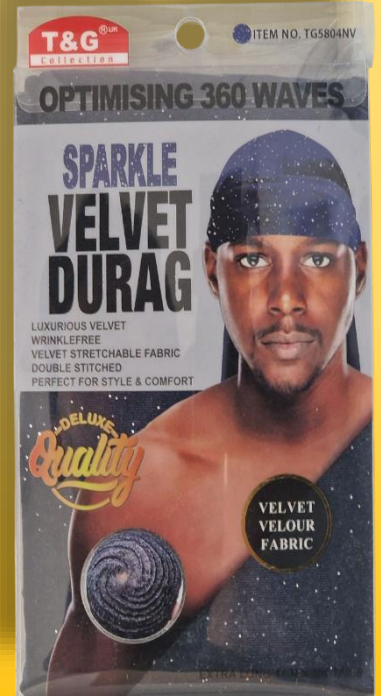

WHITE
TG5676WH

NAVY
TG5705NVY

MENS DURAGS AND CAPS

PINK
TG5828PK

R\BLUE
TG5842RB

SPECIAL OFFER

£ 14.99\dz

SILVER
TG5859SL