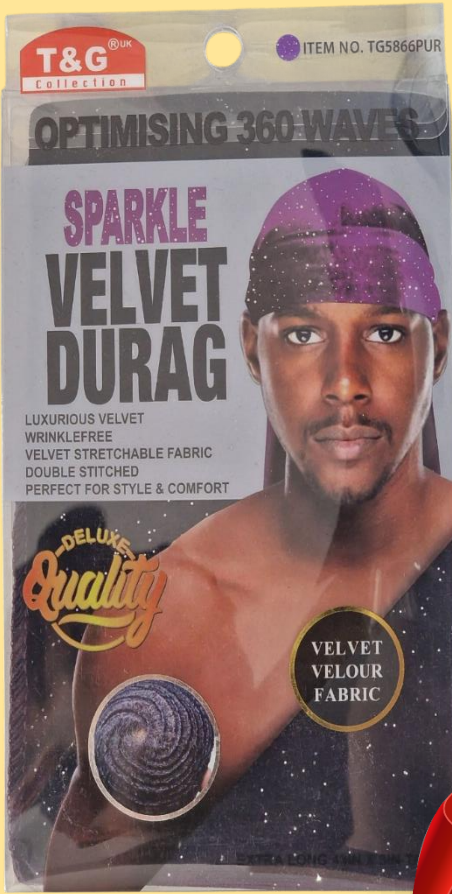

MENS DURAGS AND CAPS

SPECIAL OFFER

**PURPLE
VG5842PUR**

**WINE RED
VG5811WR**

£ 14.99\dz