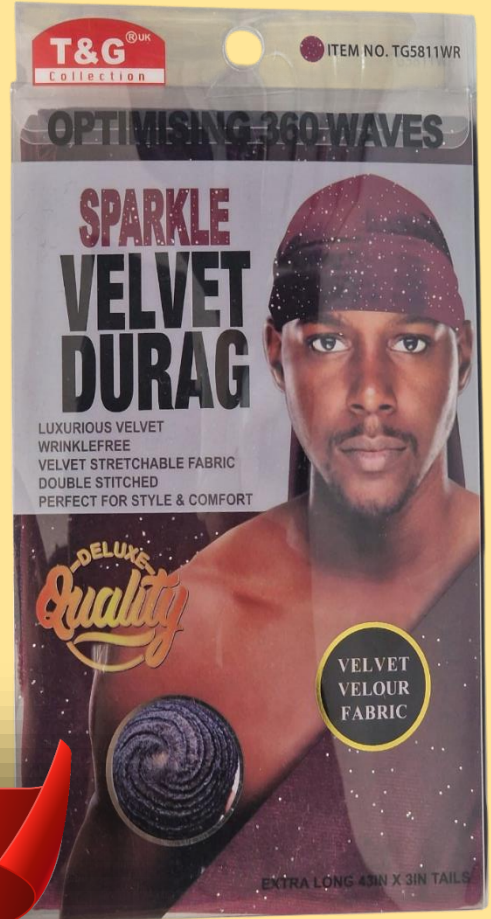

MENS DURAGS AND CAPS

SPECIAL OFFER

**PURPLE
VG5842PUR**

**WINE RED
VG5811WR**

£ 14.99\dz